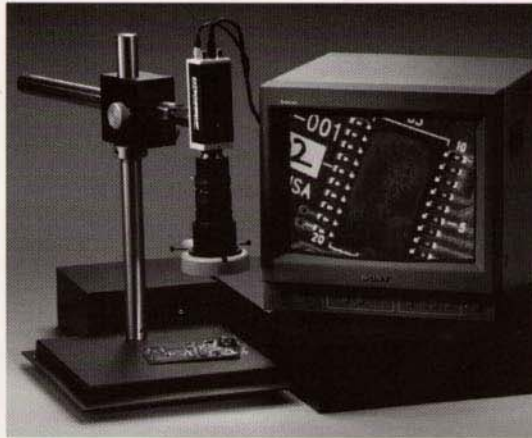

The Techni-Spec™ TSV-300 macro video inspection system is a true turn key inspection system that meets the needs of a variety of applications. The versatile 6X manual zoom ratio lens capability with adjustable iris provides for a large range of field of views (FOV) with excellent depth of field. The fluorescent ring light provides shadow free 360° illumination at daylight simulating 5600°K. The camera and monitor combine for an impressive 500 TV lines of resolution and .3 lux

sensitivity. The TSV-300 has an established path for seamless addition of high end features like FOV measurement, alignment and placement requirements. As with all TechniQuip video inspection systems, the TSV-300 combines versatile optics, professional lighting, high resolution cameras and monitors, and established upgrade paths to provide the user with economical solutions for today's requirements as well as those in the future.

A True Turn Key Inspection System

Special and OEM configurations readily available.

FEATURES - Video Inspection System TSV-300:

1. MM-7® High resolution and low light sensitivity color video camera.
2. High resolution 14" Sony color monitor.
3. Versatile 18-108mm lens with adjustable iris.
4. Secure and smooth boom stand platform.
5. Professional tri-band phosphor fluorescent lamp is standard.
6. Simple cabling for unobtrusive set up and usage.
7. Designed to accommodate FOV measurement, cross hair and reticle generator upgrades.

SPECIFICATIONS

System Number	TSV-300*
Horizontal Field of View	6.4 mm at a 140mm working distance, 71mm at a 200mm working distance
Type Output	Color
Resolution	500 TVLY/C (S-Video)
Power	115VAC 60 Hz
Sensitivity	.3 lux
S/N ratio	>47
Camera Mount	Std C-mount
Lighting Adapter	N/A