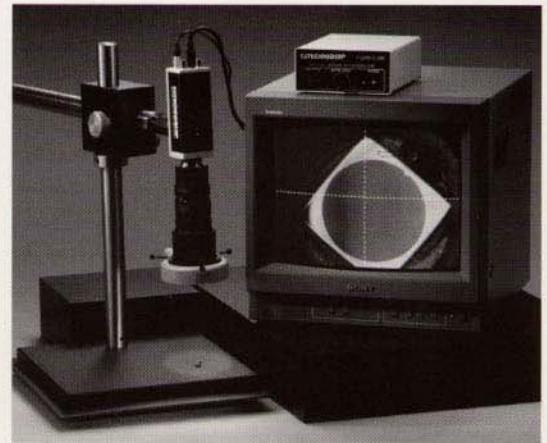

The Techni-Spec™ TSV-300 macro video inspection system is a true turn key inspection system that meets the needs of a variety of applications. The versatile 6X manual zoom ratio lens capability with adjustable iris provides for a large range of field of views (FOV) with excellent depth of field. The fluorescent ring light provides shadow free 360° illumination at daylight simulating 5600°K. The camera and monitor combine for an impressive 500 TV lines of resolution and .3 lux

sensitivity. The TSV-300 has an established path for seamless addition of high end features like FOV measurement, alignment and placement requirements. As with all TechniQuip video inspection systems, the TSV-300 combines versatile optics, professional lighting, high resolution cameras and monitors, and established upgrade paths to provide the user with economical solutions for today's requirements as well as those in the future.

A True Turn Key Inspection System

Special and OEM configurations readily available.

FEATURES - Video Inspection System TSV-300:

1. MM-7® High resolution and low light sensitivity color video camera.
2. High resolution 14" Sony color monitor.
3. Versatile 18-108mm lens with adjustable iris.
4. Secure and smooth boom stand platform.
5. Professional tri-band phosphor fluorescent lamp is standard.
6. Simple cabling for unobtrusive set up and usage.
7. Designed to accommodate FOV measurement, cross hair and reticle generator upgrades.

SPECIFICATIONS

System Number	TSV-300*
Horizontal Field of View	6.4 mm at a 140mm working distance, 71mm at a 200mm working distance
Type Output	Color
Resolution	500 TVLY/C (S-Video)
Power	115VAC 60 Hz
Sensitivity	.3 lux
S/N ratio	>47
Camera Mount	Std C-mount
Lighting Adapter	N/A